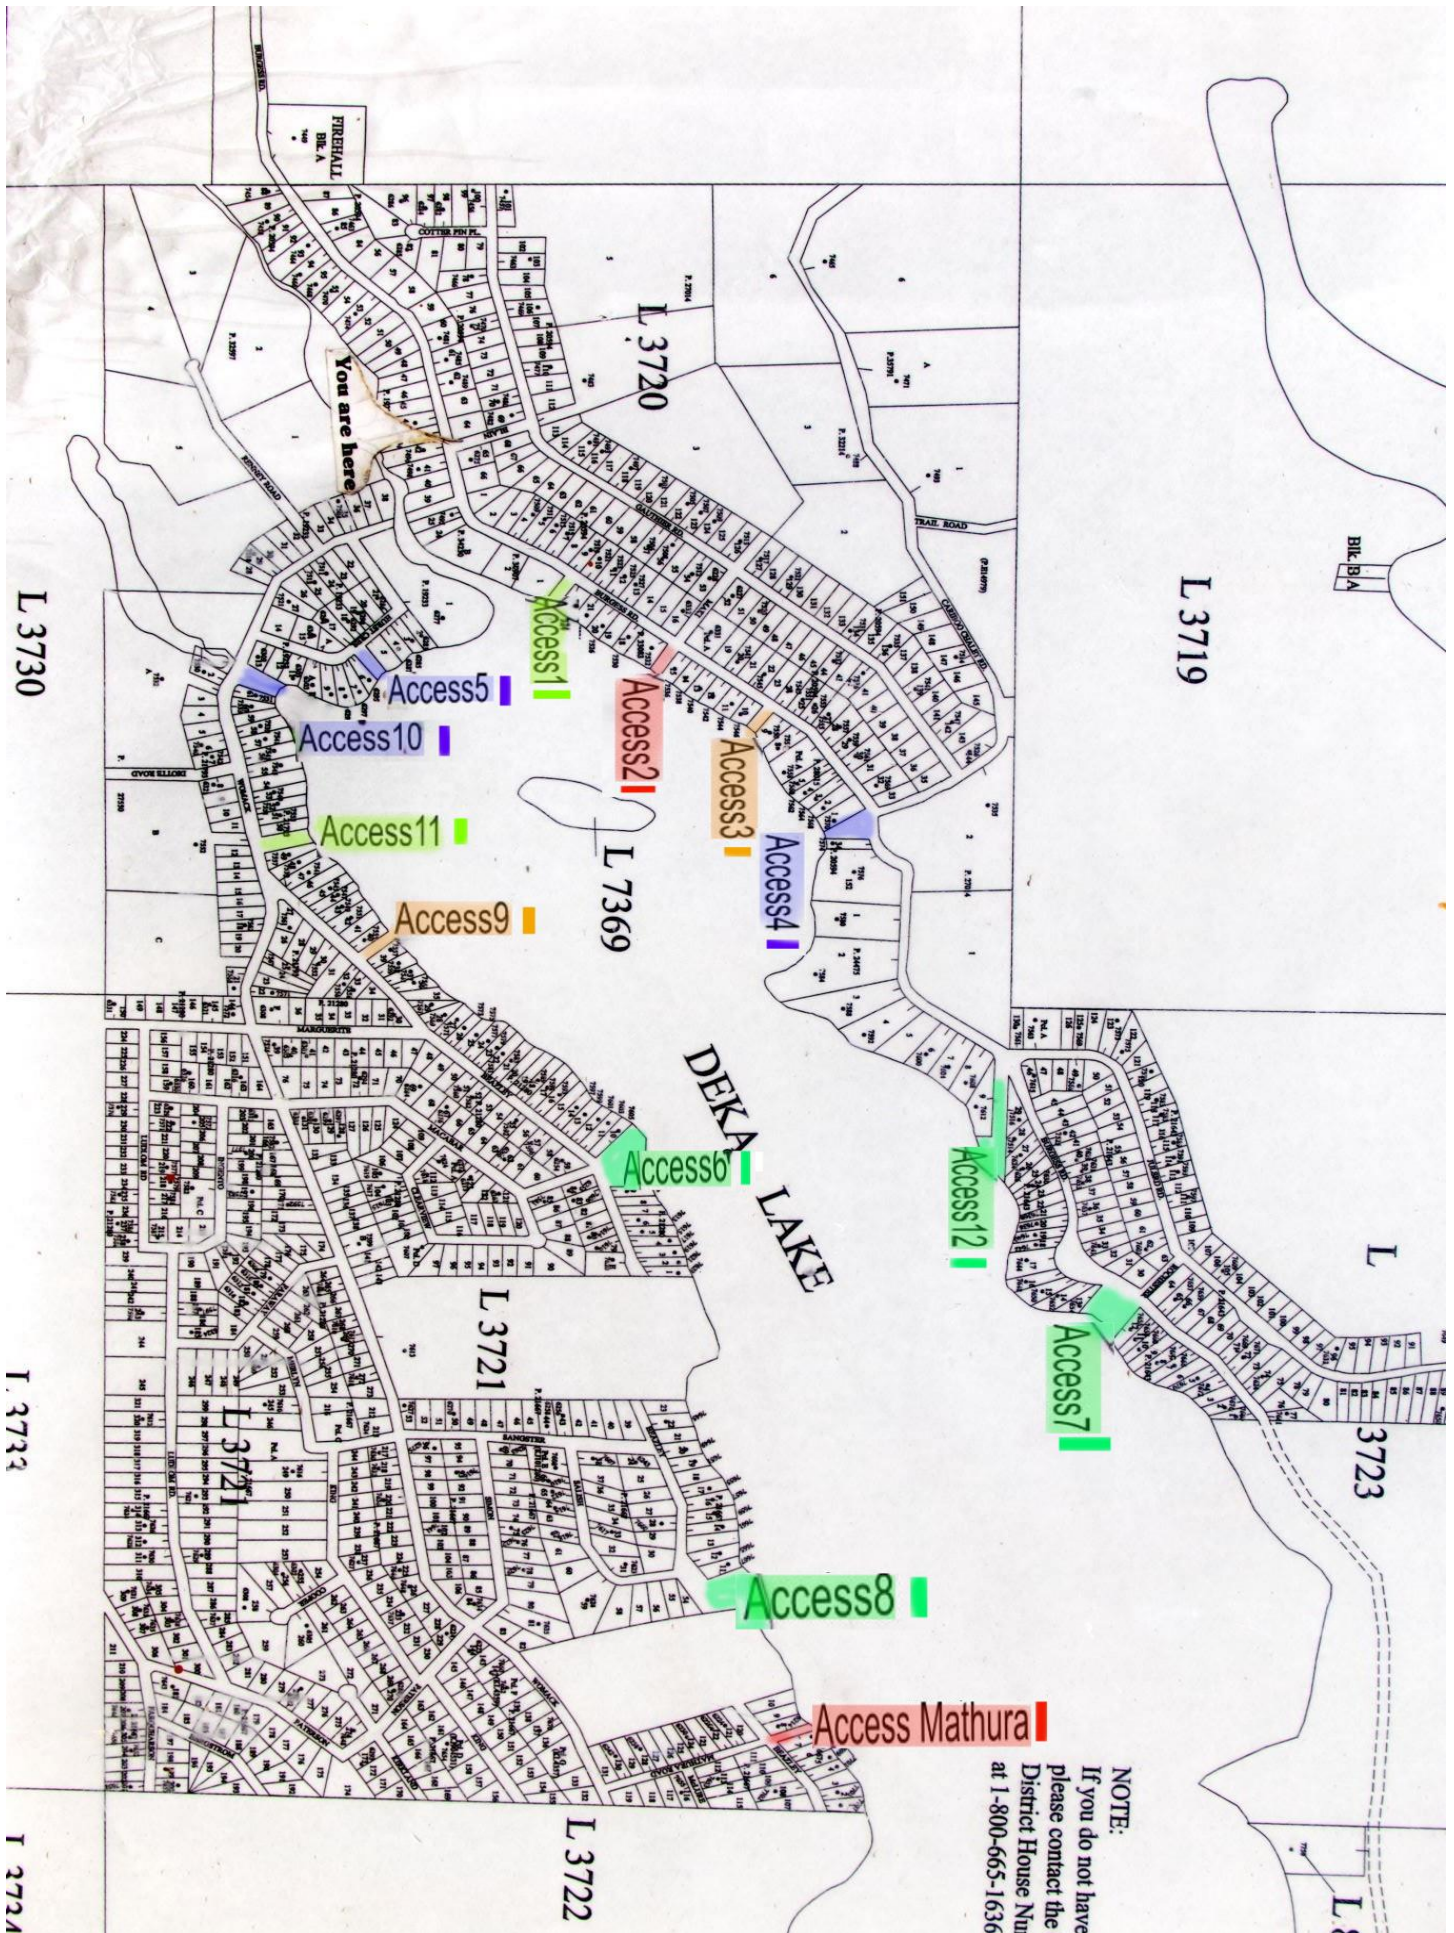

DEKA LAKE ACCESSES

YELLOW ACCESS	Access only, tables	1,11
ORANGE ACCESS	Access only, tables, swim	3,9
RED ACCESS	Access/Launch, swim with caution	2, Mathura
BLUE ACCESS	Access/Launch, tables, swim with caution	4,5,10
GREEN ACCESS	Access/Launch, tables, swim with caution, portapotties	6,7,8,12

Swim with caution means be vigilant of boats being launched and retrieved. Please yield to them.